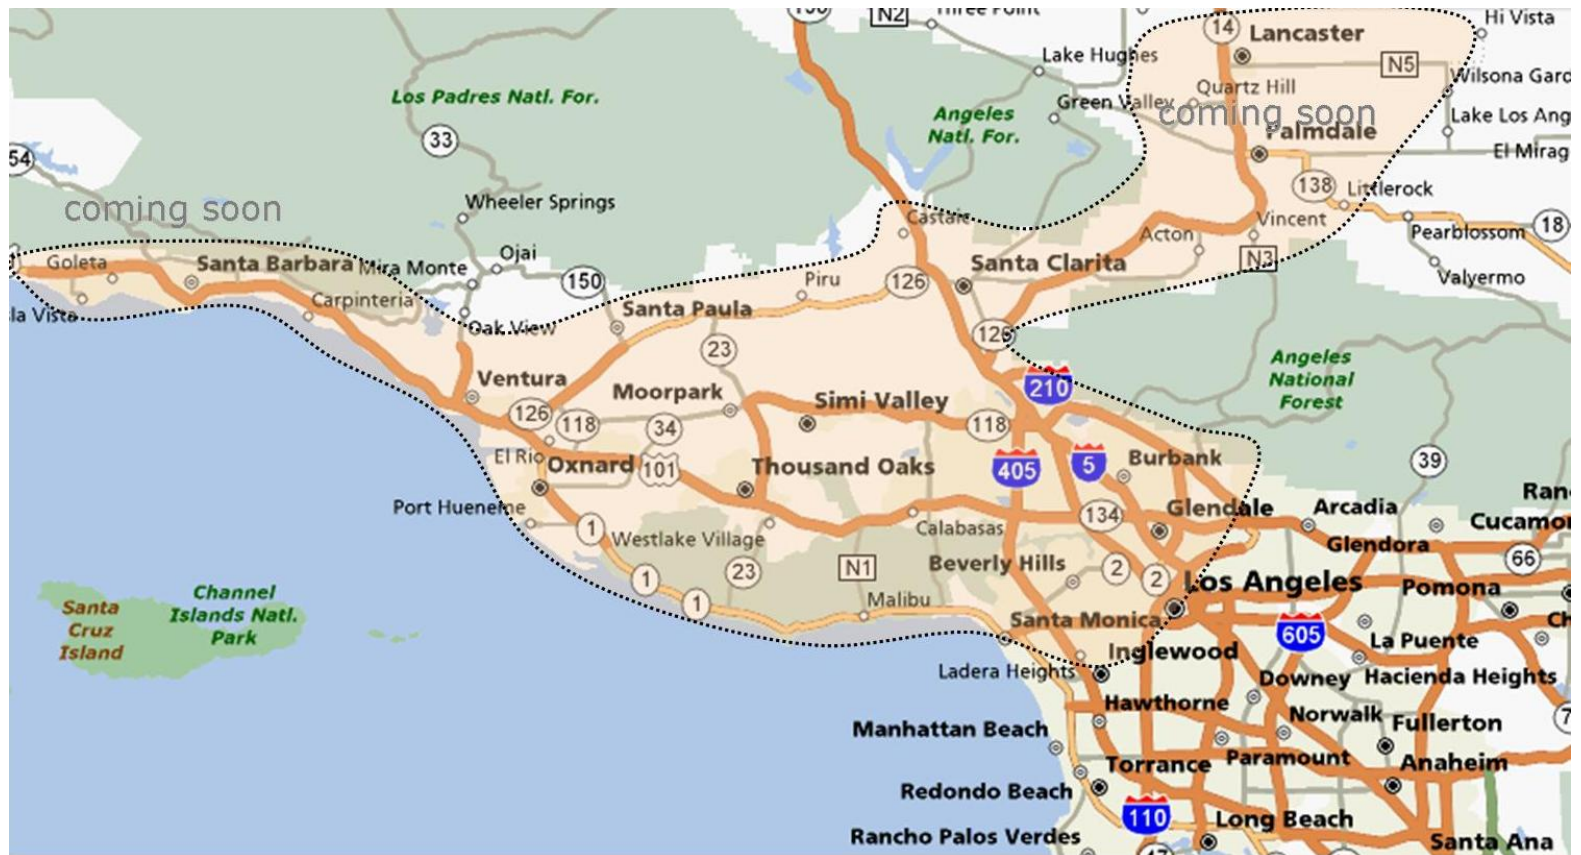

wireless broadband internet services

Standard installation time is 7–10 days after final order with 3 day expedited service available for an additional fee.

Necessary clearance and access must be granted to the customer roof in order to install service, unless in existing turn mtu.

Standard demarcation extension will be provided from roof access point to network room up to 250ft.

Additional install fees may apply for the following; conduit, special nsa roof penetration, distance or access limitations.

INTERNET FOR BUSINESS

Turn Wireless offers high speed internet access for small, medium and enterprise business needs. Pricing starts at \$99 per month for dedicated symmetrical internet access and provides the consistency and scalability needed for today's fast paced business market. In addition, all turnpipe circuits are capable of carrying enhanced services such as voice and video; with QOS, SLA's and dedicated customer support. Get Connected Today.....